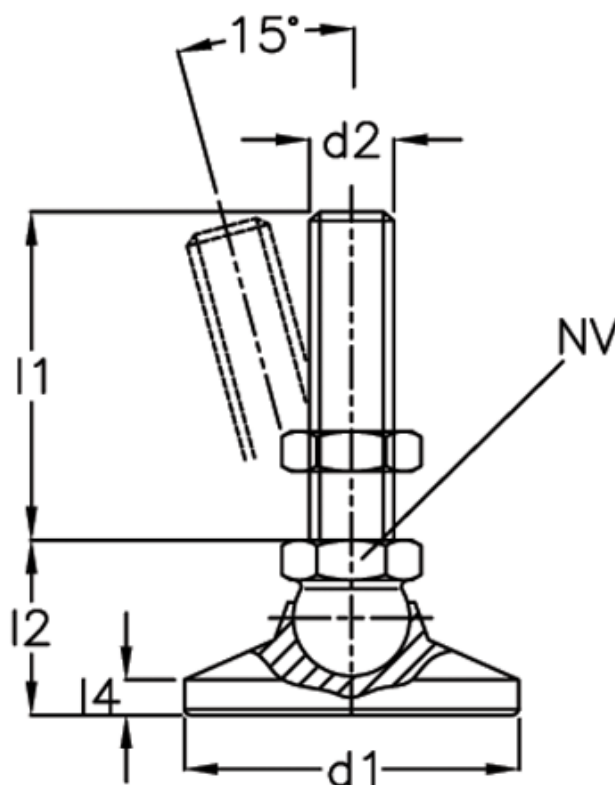

Article number: 20343225M840KS

Description: E+G Levelling foot
GN 343.2-25-M8-40-KS

Note: 0

Measures

d1 = 25

d2 = M8

l1 = 40

l2 = -

l3 = 20.5

l4 = -

l5 = 5.5

NV = 12

Static load = 14

Weight in (g) = 50